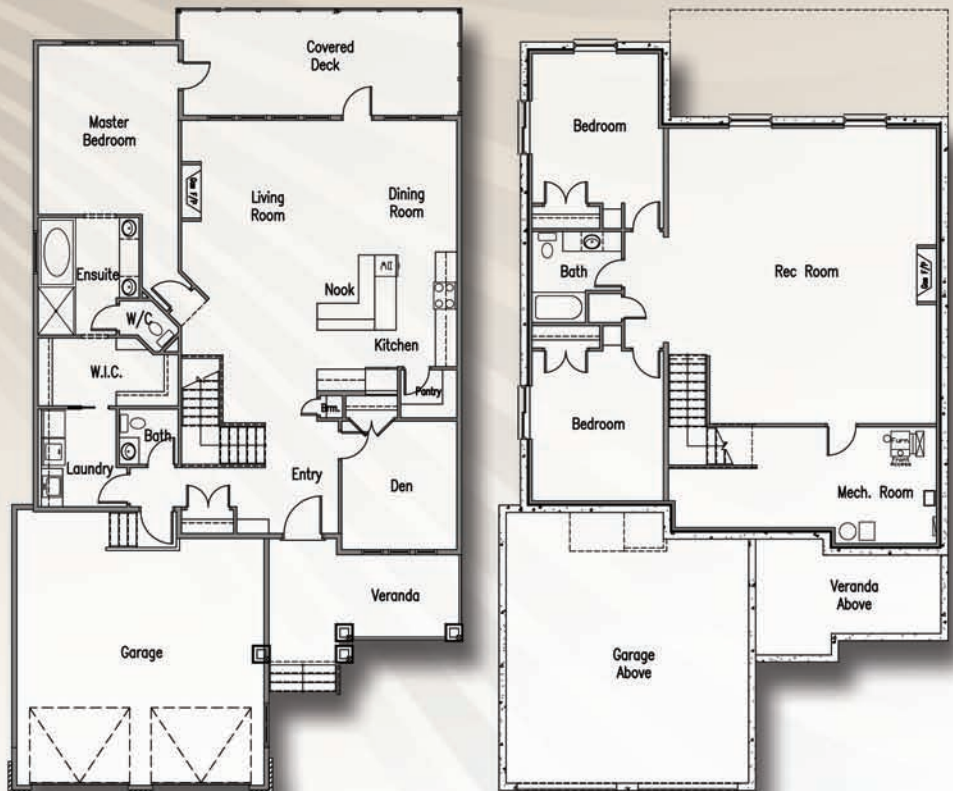

The Lacey 1662

EXCEPTIONAL BY DESIGN

Plan Features

- Modern Bungalow Design
- 4 Bedrooms
- Covered Rear Deck
- Main Floor Laundry
- Walk-In Pantry
- 1662 Sq. Ft. Above Ground
- 1346 Sq. Ft. Lower Level

Copyright © 2011 VAN ARBOR HOMES CORP.
 This plan is the property of Van Arbor Homes Corp. All rights reserved, including the right of reproduction in whole, or in part. Dimensions are approximate and are subject to change. Some features shown are optional. E.&O.E.